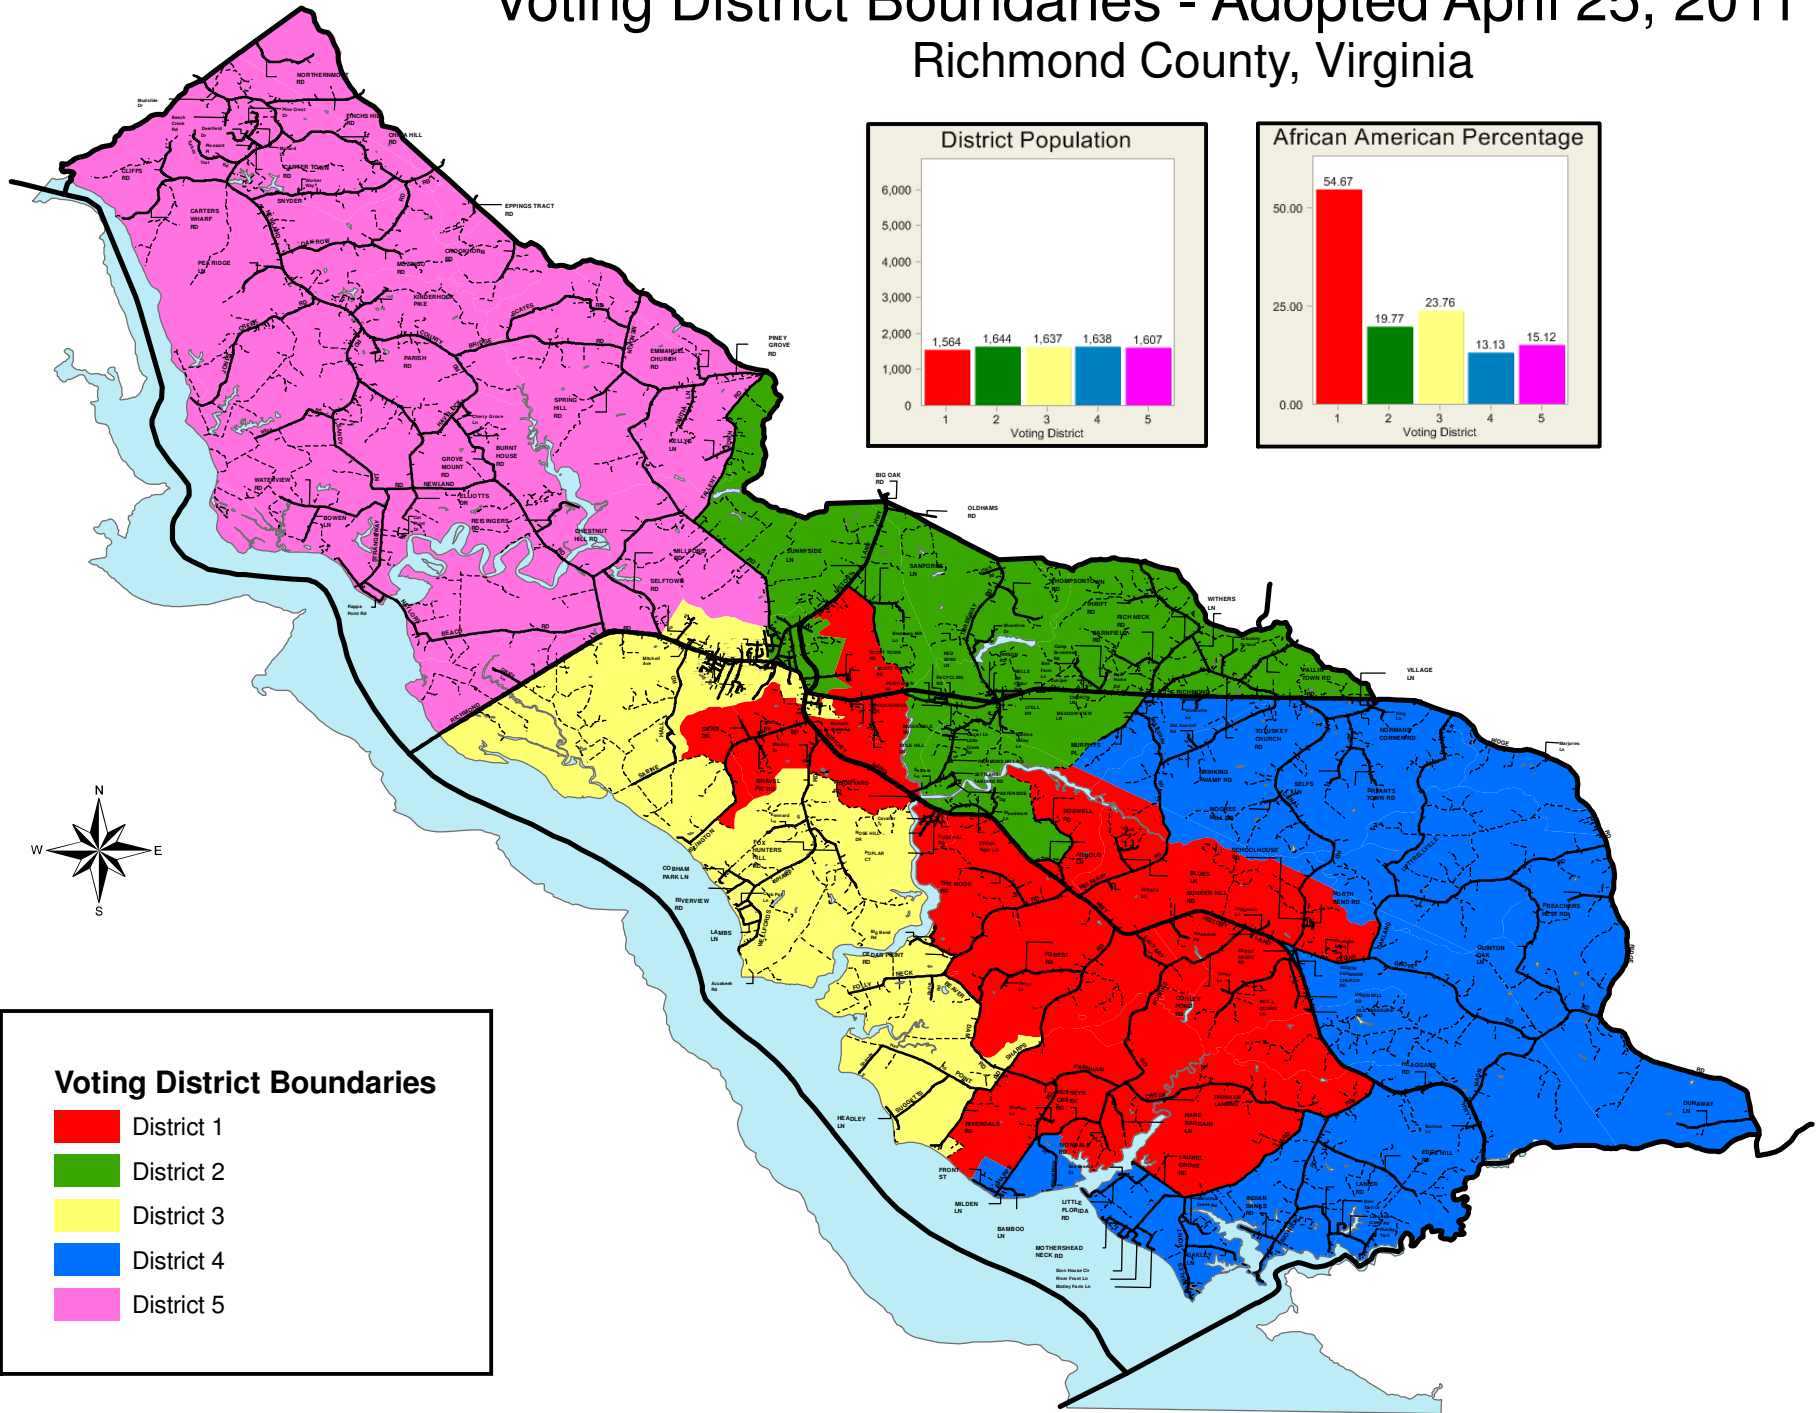

Voting District Boundaries - Adopted April 25, 2011

Richmond County, Virginia

Voting District Boundaries

- District 1
- District 2
- District 3
- District 4
- District 5