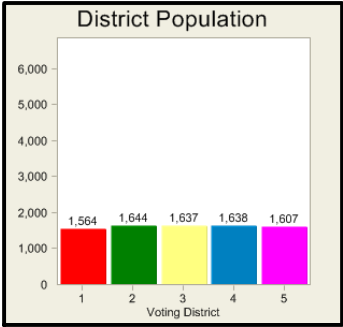

Voting District Boundaries - Adopted April 25, 2011

Richmond County, Virginia

Voting District Boundaries

- District 1
- District 2
- District 3
- District 4
- District 5