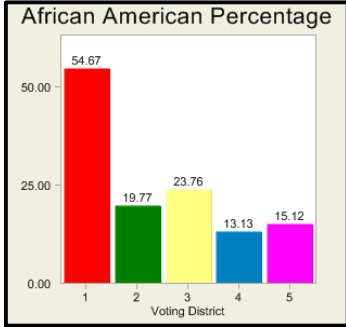

Voting District Boundaries - Adopted April 25, 2011

Richmond County, Virginia

Voting District Boundaries

- District 1
- District 2
- District 3
- District 4
- District 5